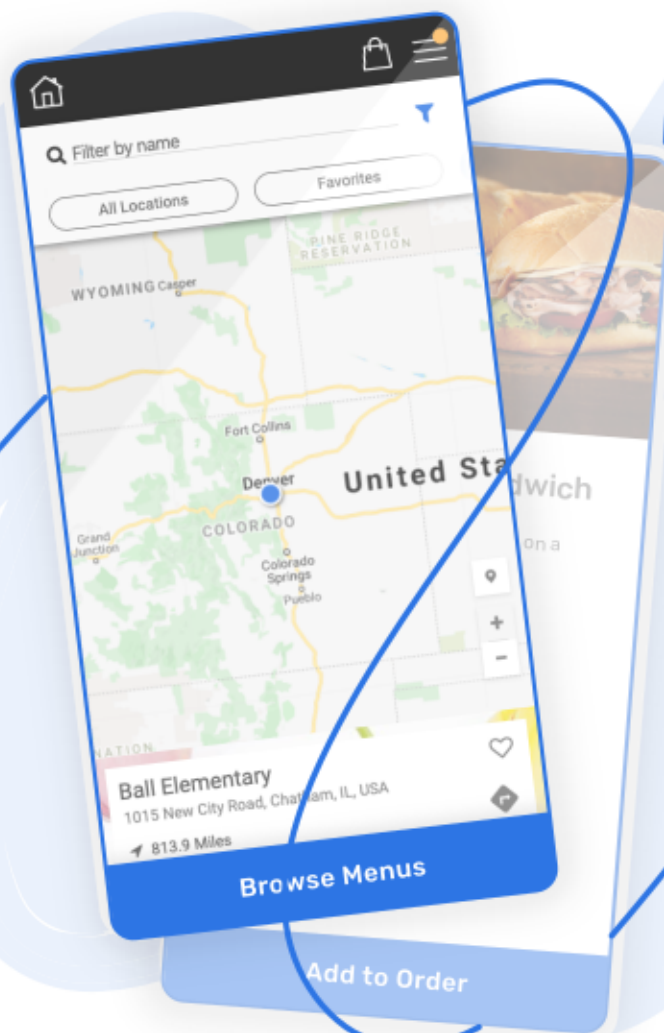

BPS Emergency Food Service Sites:

Find Meal Pick-Up Locations Near You

The Nutrislice App makes it easy to view times and locations to pick-up meals.

Step 1: Download the Nutrislice App, or go to lookup.nutrislice.com on a browser.

Step 2: Select your location or type in your school district to pull suggested results.

Available on the
App Store

ANDROID APP ON
Google Play

 nutrislice