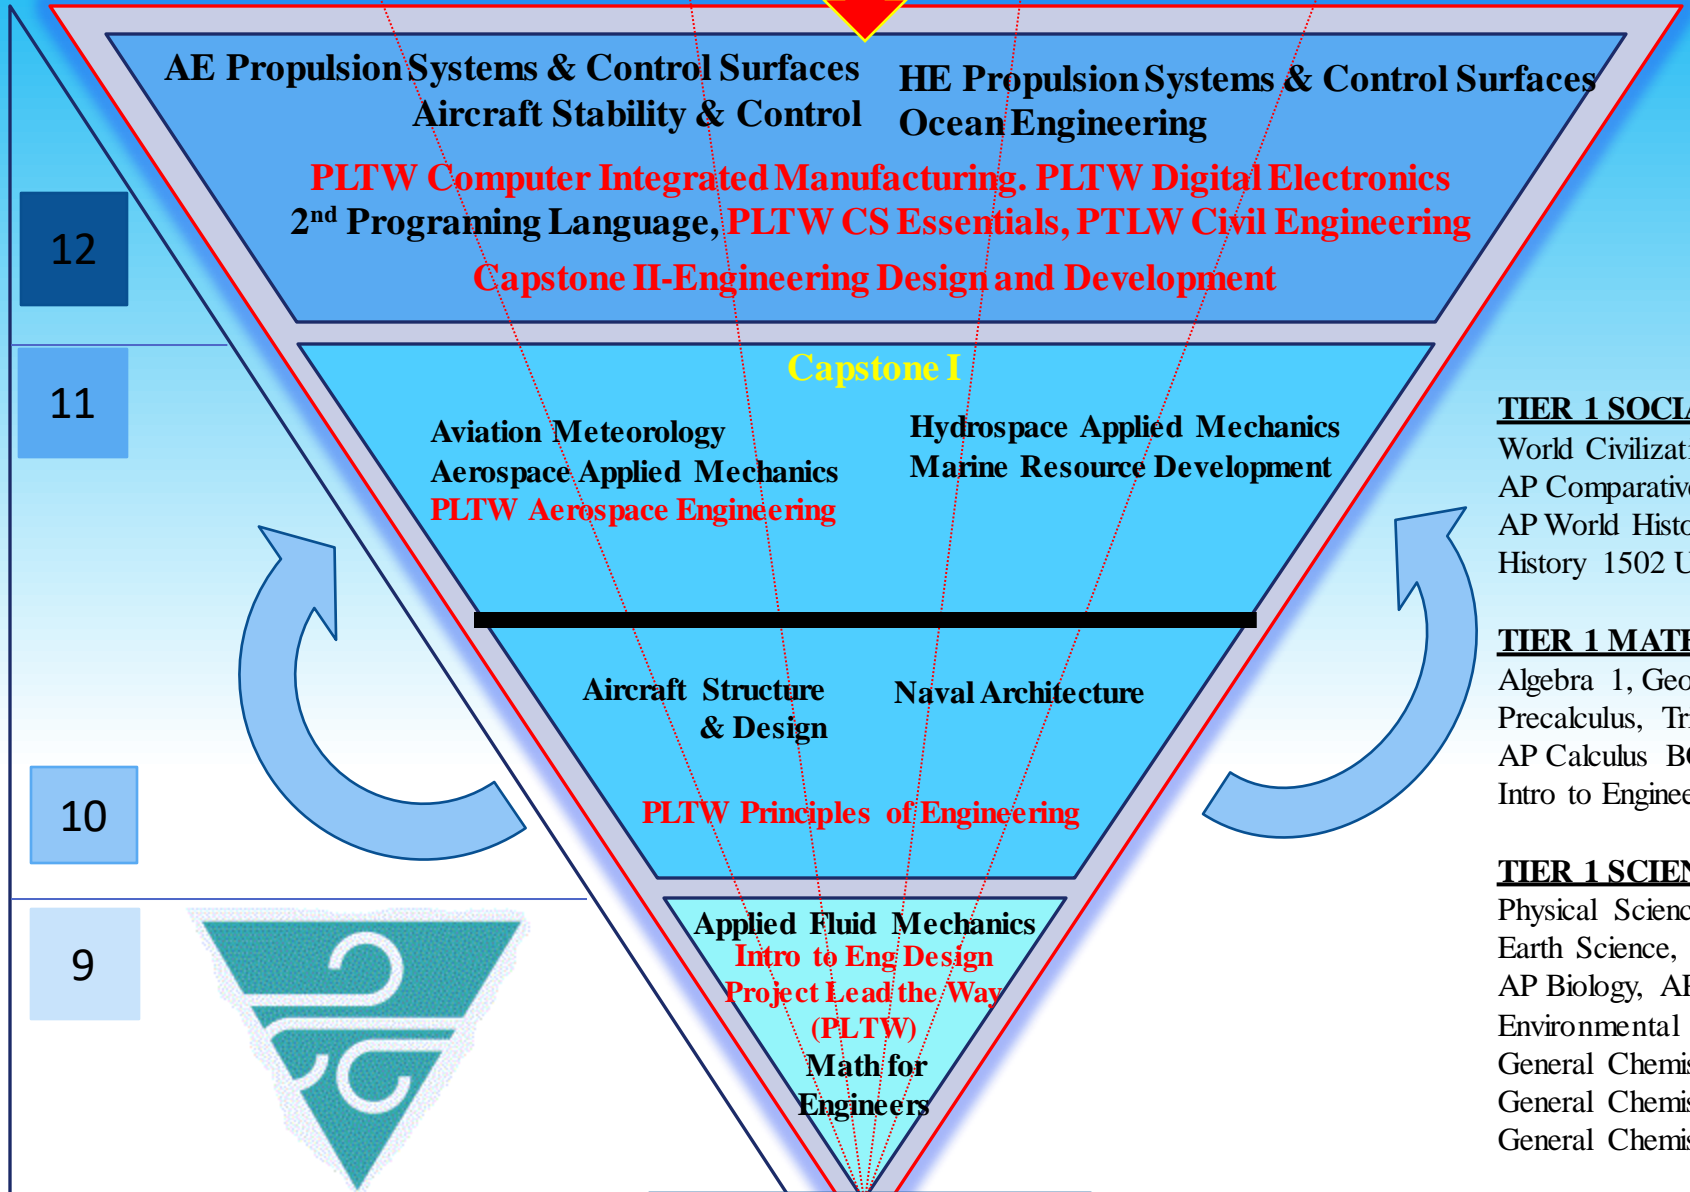

Aerospace Engineering Pathway

Hydrospace Engineering Pathway

Pathways

TIER 1 ENGLISH COURSES (and equivalents)

English 9, English 10, English 11, English 12, African American Literature, AP English Language & Composition, AP English Literature & Composition, English 101 ECE UB Composition and Rhetoric, English 102 ECE UB Intro to Literature, English 1004 UCONN ECE Intro to Writing, English 1010 UCONN ECE Academic Writing, English 1011 UCONN ECE Writing Through Literature.

TIER 1 SOCIAL STUDIES COURSES (and equivalents)

World Civilization, US History, Psychology, AP Civics, AP Comparative Government and Politics, AP US History, AP World History, History 1501 UCONN ECE US History to 1877, History 1502 UCONN ECE US History since 1877.

TIER 1 SCIENCE COURSES (and equivalents)

Physical Science, Biology, Chemistry, Anatomy and Physiology, Earth Science, Environmental Science, Forensic Science, Physics, AP Biology, AP Chemistry, AP Environmental Science, AP Physics, Environmental Science NRE 1000 UCONN ECE, General Chemistry: CHEM 103 UB ECE, General Chemistry: CHEM 1127Q UCONN ECE, General Chemistry: CHEM 1128Q UCONN ECE.