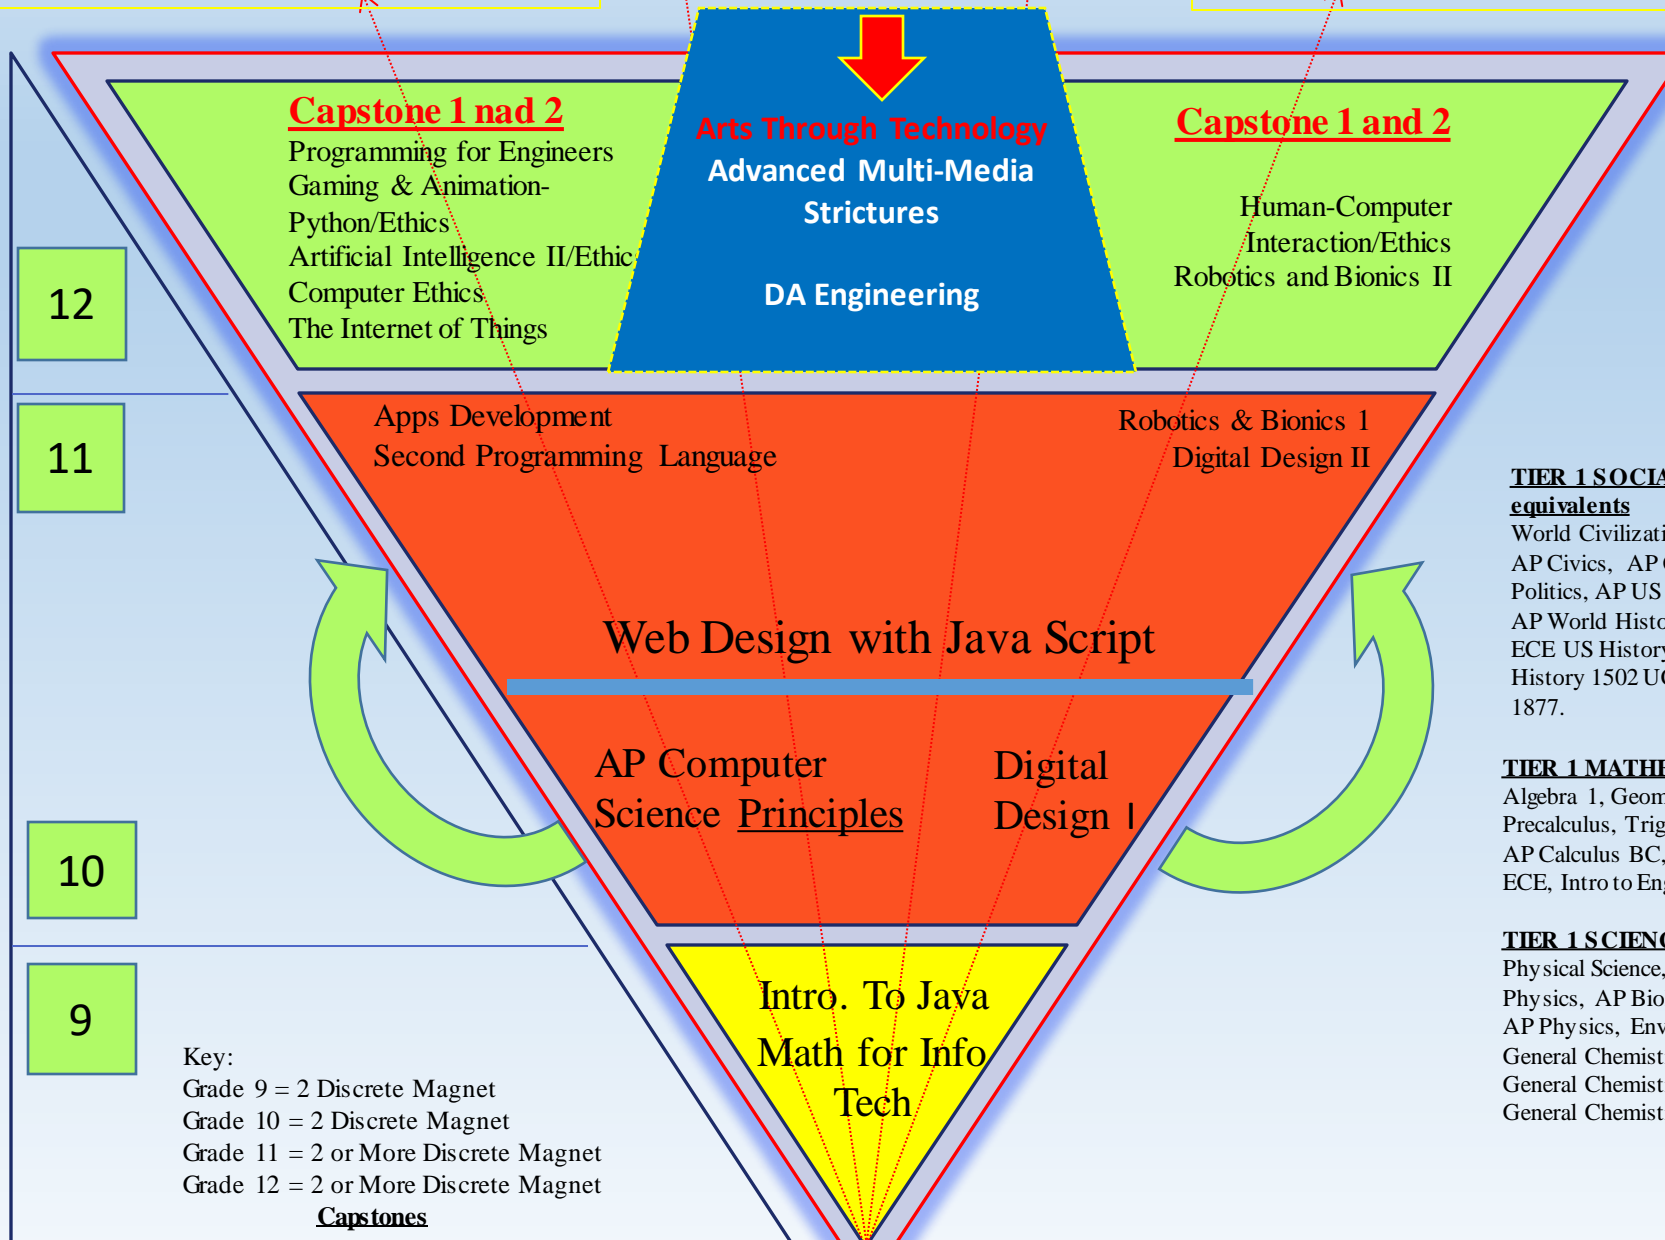

Software Engineering Pathway

Media Production

Hardware Engineering Pathway

12

11

10

9

Key:
 Grade 9 = 2 Discrete Magnet
 Grade 10 = 2 Discrete Magnet
 Grade 11 = 2 or More Discrete Magnet
 Grade 12 = 2 or More Discrete Magnet
Capstones

Magnet Courses

Tier 1 Core Courses

TIER 1 ENGLISH COURSES (and equivalents)
 English 9, English 10, English 11, English 12, African American Literature, History and Lit Through Film
 AP English Language & Composition, AP English Literature & Composition, English 101 ECE UB Composition and Rhetoric, English 102 ECE UB Intro to Literature, English 1004 UCONN ECE Intro to Writing, English 1010 UCONN ECE Academic Writing, English 1011 UCONN ECE Writing Through Literature.

TIER 1 SOCIAL STUDIES COURSES (and equivalents)
 World Civilization, US History, Psychology, AP Civics, AP Comparative Government and Politics, AP US History, AP World History, History 1501 UCONN ECE US History to 1877, History 1502 UCONN ECE US History since 1877.

TIER 1 SCIENCE COURSES (and equivalents)
 Physical Science, Biology, Chemistry, Conceptual Physics, Physics, AP Biology, AP Chemistry, AP Environmental Science, AP Physics, Environmental Science NRE 1000 UCONN ECE, General Chemistry: CHEM 103 UB ECE, General Chemistry: CHEM 1127Q UCONN ECE, General Chemistry: CHEM 1128Q UCONN ECE