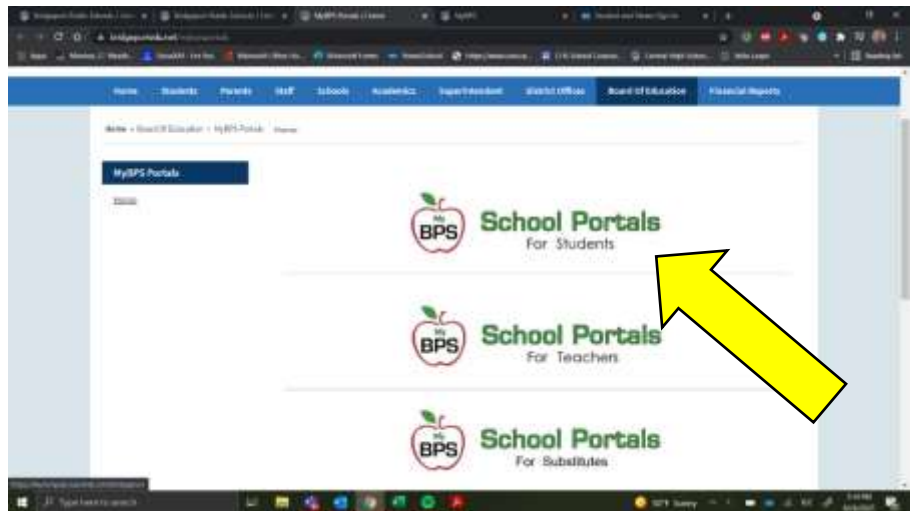

## STEP 1

Go to [www.Bridgeportedu.net](http://www.Bridgeportedu.net) & click on MY BPS PORTALS

## STEP 2: Click on School Portals

(For Students)

This will take you to The CLASSLINK Sign In

Username=Student ID#

Password=Date of birth

(YYYYMMDD)